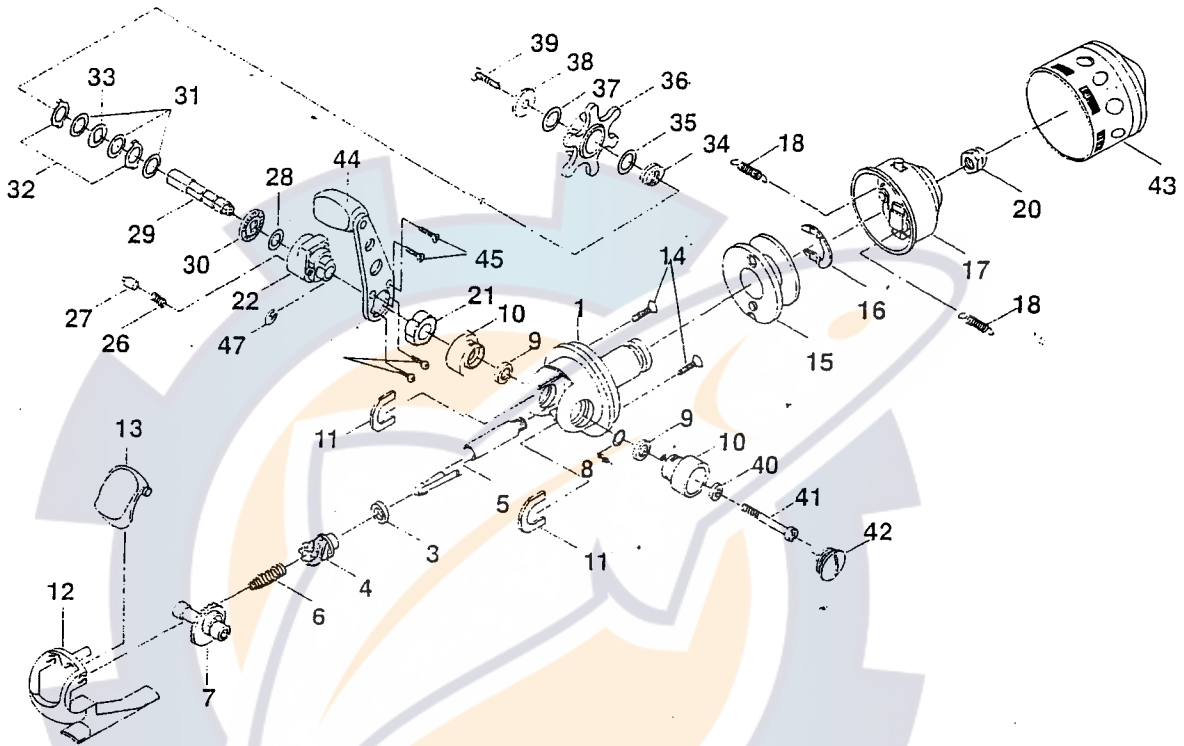

abumatic 275

◆ PARTS LIST

No.	Part Name	Part Number
1	Body	1068232
3	Pinion Bushing	1068253
4	Pinion	1068255
5	Main Shaft	1068256
6	Main Shaft Spring	1068257
7	Drive Gear	51218
8	Drive Gear Washer	51219
9	Drive Gear Bushing	51221
10	Drive Gear Holder	1068233
11	Drive Gear Holder Washer	51226
12	Plastic Foot	1068001
13	Thumb Lever	51228
14	Plastic Foot Screw	1068002
15	Spool	1068003
16	Spool Clip	1068004
17	Pick-Up Housing Assy.	1068005
18	Pick-Up Arm Spring	1068006
20	Pick-Up Housing Nut	1068007
21	One Way Clutch Bearing	51240
22	Crank Arm Holder Assy.	51241
26	Click Piston Spring	51242

No.	Part Name	Part Number
27	Click Piston	51243
28	Front Drag Washer	51244
29	Crank Mtg. Stem	51245
30	Click Ratchet	51246
31	Drag Washer	51247
32	Eared Drag Washer	51248
33	Kayed Drag Washer	51249
34	Drag Spring	51250
35	Drag Spring Washer	1068258
36	Drag Star Assy.	1068234
37	Drag Washer	51254
38	Drag Retainer	51255
39	Drag Screw	51256
40	Crank Mtg. Washer	51257
41	Crank Mtg. Insert	51258
42	Side Cap	51259
43	Front Cone Assy.	1068235
44	Crank Assy.	1068250
45	Crank Arm Screw	51265
46	Crank Arm Screw	51266
47	Crank Mtg. Stem Washer	51267

Please specify reel model and part number when ordering parts.